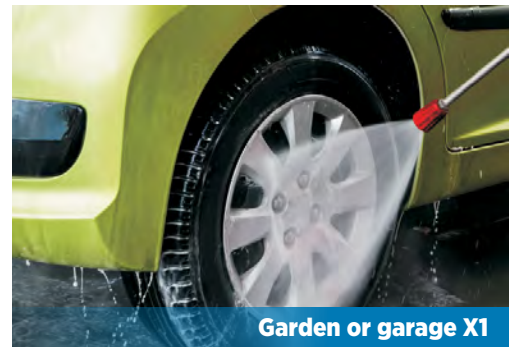

TANKLESS WATER HEATER

HIGH VOLUME & HIGH FLOW RATE

Bathroom X4

Laundry room X2

Kitchen X2

Garden or garage X1

Large water supply can accommodate up to four bathrooms and multiple home appliances at the same time.